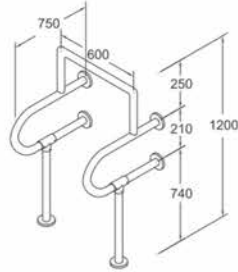

Free standing, long back, short back

Dimension

Standard size is 400mm W x 400mm H X 1800mm L

Length is available in 1.2m, 1.5m, 1.8m and 2.4m, ect

Accept customize.

Bench top

Coat hook

Frame for short back and long back

Table top: Dia. 800mm x 12mm T

Leg: aluminum alloy, Dia. 500mm base

Overall height : 700mm

Radius edge

Hanging Wallboard Series

Hanging wall panel is a new-style decorative wall material in recent years.

Material : compact laminate panel

Size: 4' x 8' x 8mm

Aluminium Accessories

Handrail for disable people

JLF 801

JLF 802

JLF 803

JLF 805

paper roll holder

Modle : OK-508B

Specification

115 x254 x260mm

Small roll holder

Modle : OK- 603D

Specification

119 x120 x123mm

paper roll holder