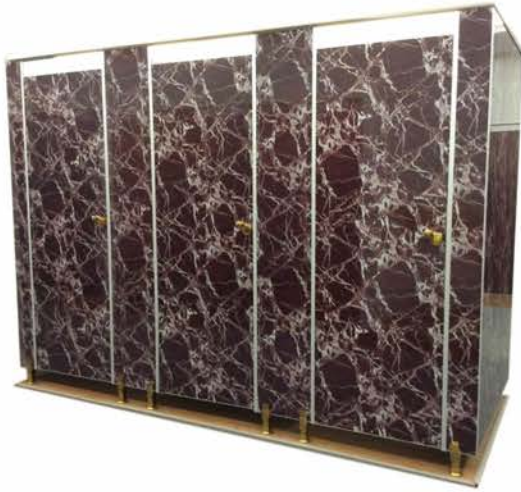

Aluminium Honeycomb panel

- Top class
- Easy to maintain and clean
- Wear resistant finish
- Sound insulation
- Light weight