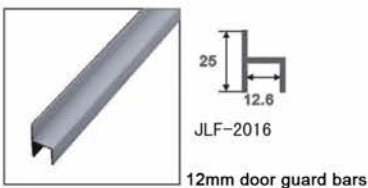

58series

88 series

28 series

Nylon series(grey)

Nylon series(black)

Aluminum Profile

Light weight but strong, it possesses high corrosion resistance, smoothness, hard to deformation, also easy to install.

Wall Mounted Screen

- Simple and economical design
- Permits easy maintenance and floor cleaning

Standard design

oblique corner

Two round corner

One round corner

Kidergarten partition

Jialifu HPL lockers

The standard size of each column is 300mm wide x 400mm deep x 1800mm high.