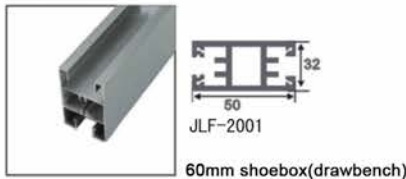

Aluminum Profile

Light weight but strong, it possesses high corrosion resistance, smoothness, hard to deformation, also easy to install.