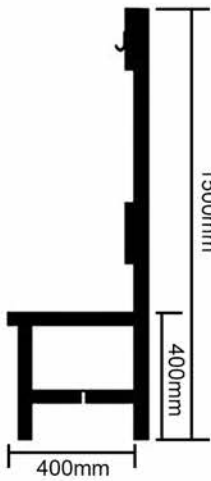

Classical and elaborate

Door
600mm wide, 1820mm high
12mm thick

Pilaster
1820mm high, 12mm thick

Side Divider
1820mm high, 12mm thick

Middle divider
1800mm high, 12mm thick

Floor Anchored

Modern and Contemporary appearance. Especially suitable for low ceiling washrooms

Three tier locker

Four tier locker

Five tier locker

Z tier locker

JIALIFU BENCH is widely used in changing room, waiting room, gymnasium, sauna room, sport center. Bench top is made of hpl panel. Bench frame is made of 304 stainless steel. JIALIFU BENCH is popular at home and abroad.

Free standing, long back, short back

Dimension

Standard size is 400mm W x 400mm H X 1800mm L

Length is available in 1.2m, 1.5m, 1.8m and 2.4m, ect

Accept customize.

Bench top

Coat hook

Frame for short back and long back

Round table: Dia. 600mm, 700mm, 800mm, 900mm, 1000mm ect

Rectangle table: 600mm x 1200mm, 700mm x 1100mm, 800 x 1200mm ect.

Square table: 700mm x 700mm, 800mm x 800mm, 900mm x 900mm, ect.

Standard Thickness: 12mm