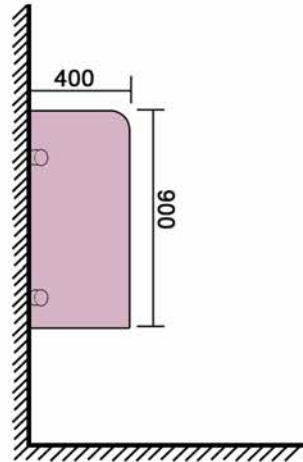

- Simple and economical design
- Permits easy maintenance and floor cleaning

Standard design

oblique corner

Two round corner

One round corner

Kidergarten partition

Jialifu HPL lockers

The standard size of each column is 300mm wide x 400mm deep x 1800mm high.

Round table: Dia. 600mm, 700mm, 800mm, 900mm, 1000mm ect

Rectangle table: 600mm x 1200mm, 700mm x 1100mm, 800 x 1200mm ect.

Square table: 700mm x 700mm, 800mm x 800mm, 900mm x 900mm, ect.

Standard Thickness: 12mm