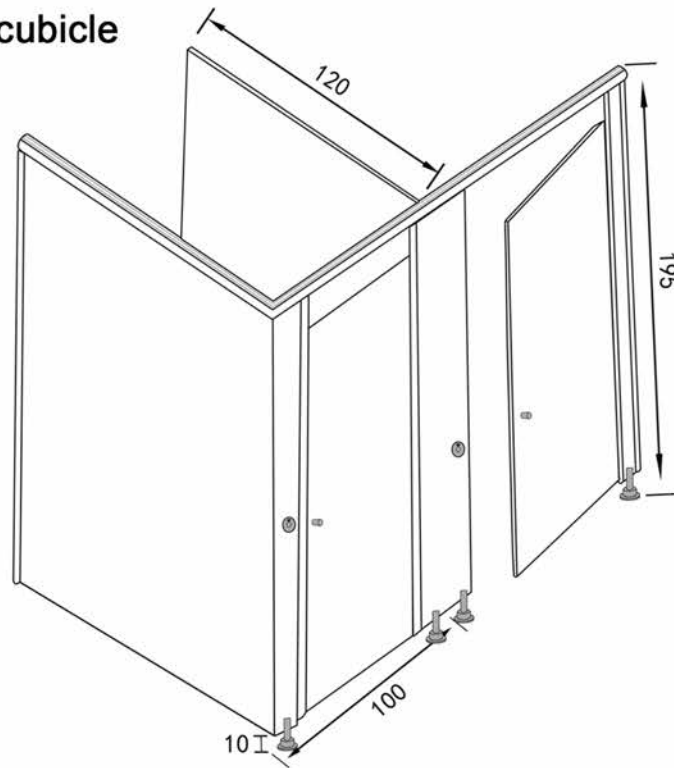

Compact laminate panel

Thickness: 2mm to 25mm

Specification of the panels						
foot	4'x6'	4'x8'	4'x10'	4'x12'	5'x6'	5'x8'
mm	1220x1830	1220x2440	1220x3050	1220x3660	1525x1830	1525x2440
foot	5'x10'	5'x12'	6'x6'	6'x8'	6'x10'	6'x12'
mm	1525x3050	1525x3660	1830x1830	1830x2440	1830x3050	1830x3660

Standard size of cubicle

Guangdong Yuhua Building Material Co.,Ltd.

Add.: NO.16th, Industrial 3rd Road,
Guankeng Village,
Dashi Street,
Panyu District,
Guangzhou ,
China

Tel: +86 20 39252892

Fax: +86 20 34795783

E-mail: sales@gzjialifu.com