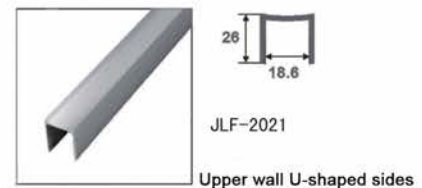

58series

88 series

28 series

Nylon series(grey)

Nylon series(black)

Aluminum Profile

Light weight but strong, it possesses high corrosion resistance, smoothness, hard to deformation, also easy to install.

Wall Mounted Screen

- Simple and economical design
- Permits easy maintenance and floor cleaning

Standard design

oblique corner

Two round corner

One round corner

Kidergarten partition

Jialifu HPL lockers

The standard size of each column is 300mm wide x 400mm deep x 1800mm high.