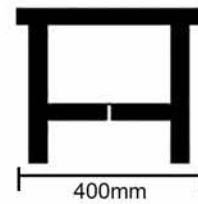

Free standing