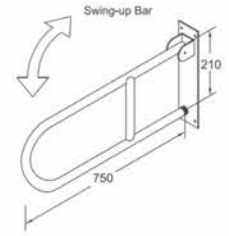

Table top: Dia. 800mm x 12mm T

Leg: aluminum alloy, Dia. 500mm base

Overall height : 700mm

Radius edge

Hanging Wallboard Series

Hanging wall panel is a new-style decorative wall material in recent years.

Material : compact laminate panel

Size: 4' x 8' x 8mm

Aluminium Accessories

Handrail for disable people

JLF 801

JLF 802

JLF 803

JLF 805

paper roll holder