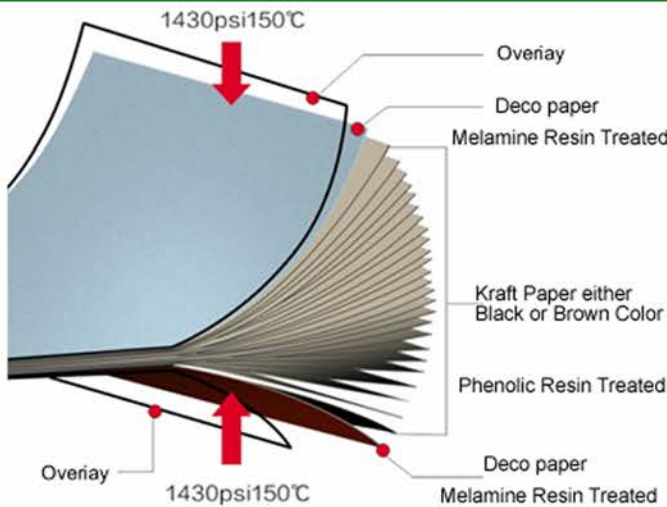

Feature

- Solid-core construction
- Architectural black edge design
- Scratch-, Dent-, Water-, Fire- and Impact-resistan
- Made by Multiple layers of resin-impregnated Kraft paper
- Varies colors, patterns and Size
- Popular size : 4' x 6' , 4' x 8' , 5' x 6'