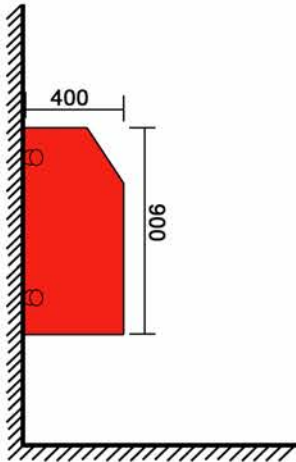

Classical and elaborate

Door
600mm wide, 1820mm high
12mm thick

Pilaster
1820mm high, 12mm thick

Side Divider
1820mm high, 12mm thick

Middle divider
1800mm high, 12mm thick

Floor Anchored

Modern and Contemporary appearance. Especially suitable for low ceiling washrooms

Door
600mm wide, 1720mm high
12mm thick

Pilaster 18mm thick
1820mm high, ~~12mm thick~~

Side Divider
1820mm high, 12mm thick

Middle divider
1800mm high, 12mm thick

Gap-Free

Overlapping type

Door guard bar type

- Simple and economical design
- Permits easy maintenance and floor cleaning

Standard design

oblique corner

Two round corner

One round corner

Kidergarten partition

Jialifu HPL lockers

The standard size of each column is 300mm wide x 400mm deep x 1800mm high.

Round table: Dia. 600mm, 700mm, 800mm, 900mm, 1000mm ect

Rectangle table: 600mm x 1200mm, 700mm x 1100mm, 800 x 1200mm ect.

Square table: 700mm x 700mm, 800mm x 800mm, 900mm x 900mm, ect.

Standard Thickness: 12mm