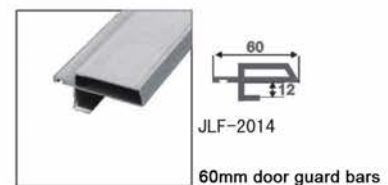

58series

88 series

28 series

Nylon series(grey)

Nylon series(black)

Aluminum Profile

Light weight but strong, it possesses high corrosion resistance, smoothness, hard to deformation, also easy to install.

Wall Mounted Screen

- Simple and economical design
- Permits easy maintenance and floor cleaning

Standard design

oblique corner

Two round corner

One round corner

Kidergarten partition

Jialifu HPL lockers

The standard size of each column is 300mm wide x 400mm deep x 1800mm high.