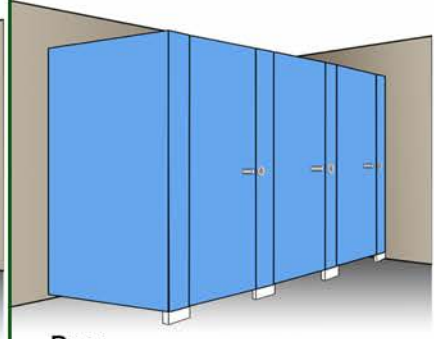

Classical and elaborate

Door
600mm wide, 1820mm high
12mm thick

Pilaster
1820mm high, 12mm thick

Side Divider
1820mm high, 12mm thick

Middle divider
1800mm high, 12mm thick

Floor Anchored

Modern and Contemporary appearance. Especially suitable for low ceiling washrooms