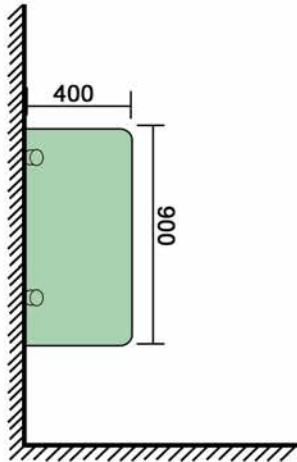

Classical and elaborate

Door
600mm wide, 1820mm high
12mm thick

Pilaster
1820mm high, 12mm thick

Side Divider
1820mm high, 12mm thick

Middle divider
1800mm high, 12mm thick

Floor Anchored

Modern and Contemporary appearance. Especially suitable for low ceiling washrooms

Door
600mm wide, 1720mm high
12mm thick

Pilaster 18mm thick
1820mm high, ~~12mm thick~~

Side Divider
1820mm high, 12mm thick

Middle divider
1800mm high, 12mm thick

Gap-Free

Overlapping type

Door guard bar type

- Simple and economical design
- Permits easy maintenance and floor cleaning

Standard design

oblique corner

Two round corner

One round corner

Kidergarten partition

Jialifu HPL lockers

The standard size of each column is 300mm wide x 400mm deep x 1800mm high.

Round table: Dia. 600mm, 700mm, 800mm, 900mm, 1000mm ect

Rectangle table: 600mm x 1200mm, 700mm x 1100mm, 800 x 1200mm ect.

Square table: 700mm x 700mm, 800mm x 800mm, 900mm x 900mm, ect.

Standard Thickness: 12mm