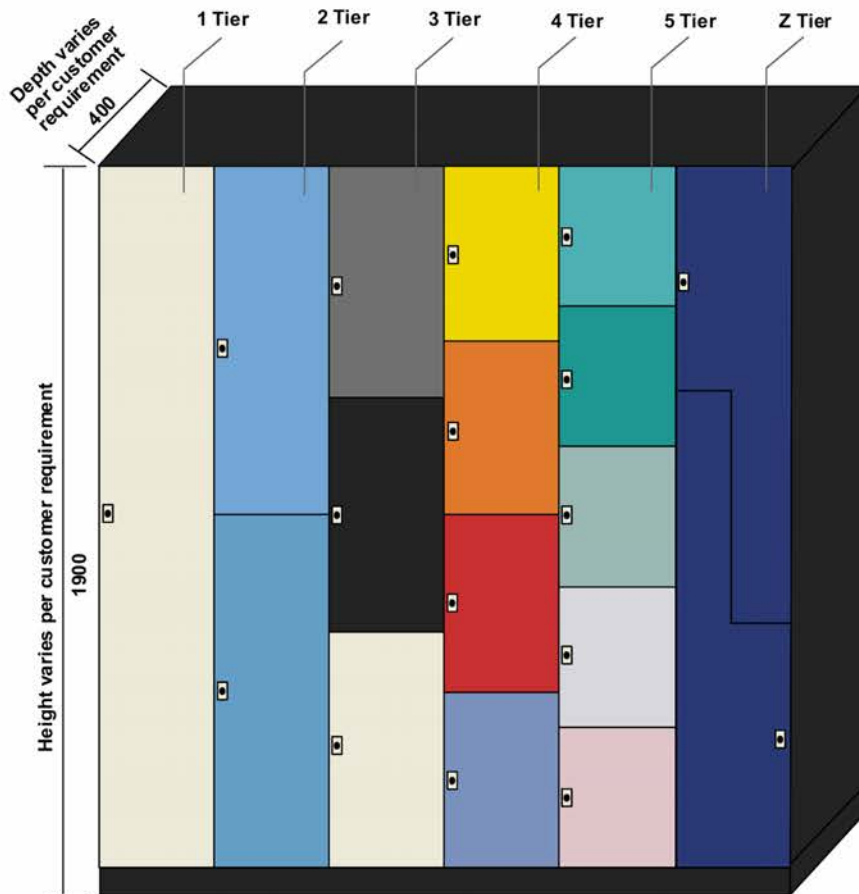

Jialifu HPL lockers

The standard size of each column is 300mm wide x 400mm deep x 1800mm high.

Material: Jialifu Compact laminate panel

Edge detail: Radius edge with rounded corners

Door Color: solid color, wood grain color

Body Color: Antique white #8027, light grey #8006. Can be same as door panel on request.

Aluminum hanging rod is suggested for single and double tier locker